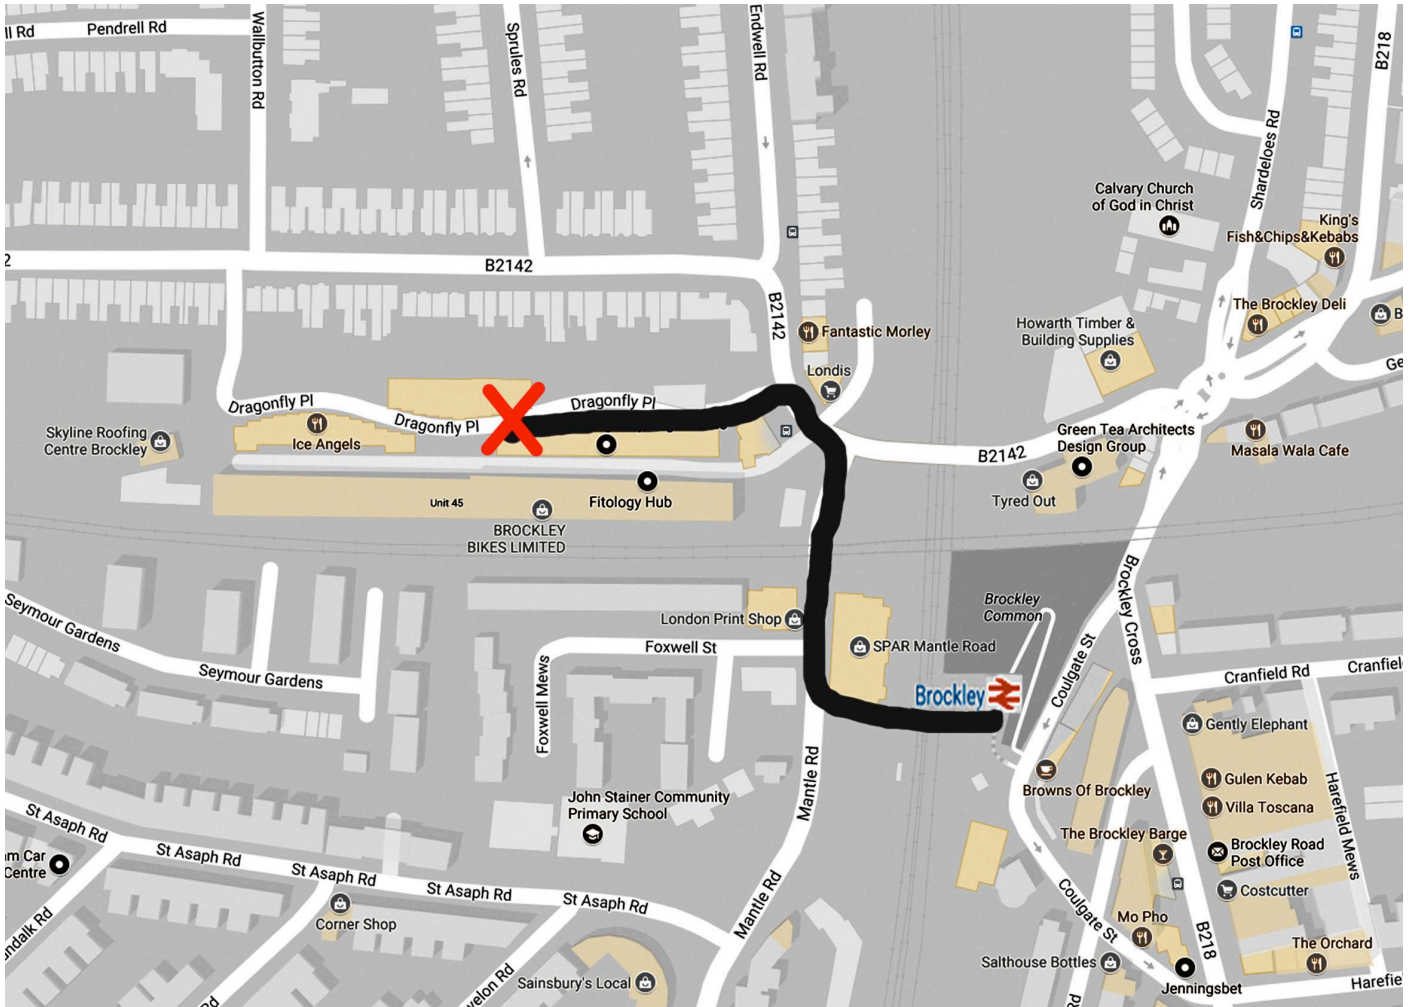

BENJAMIN RICE

85 Grove Park Camberwell London SE5 8LE

020 7261 9753 / 07785 503 143

benjamin@benjaminrice.co.uk

benjaminrice.co.uk

@benjaminrice1

VAT: 245 5532 62

Gallery H
Willow House
Dragonfly Place
Brockley
London SE4 2FJ

Mobile: 07785 503 143

Gallery: 020 7732 5825

Studio: 020 7261 9753

benjamin@benjaminrice.co.uk

If you arrive at Brockley Station: It's only a three-minute walk.

Go over the foot bridge
Turn right
Go under the railway bridge
Turn left
Turn left again after the laundrette, into Dragonfly Place
Go to the last door on the building to your left, It's a yellow door.